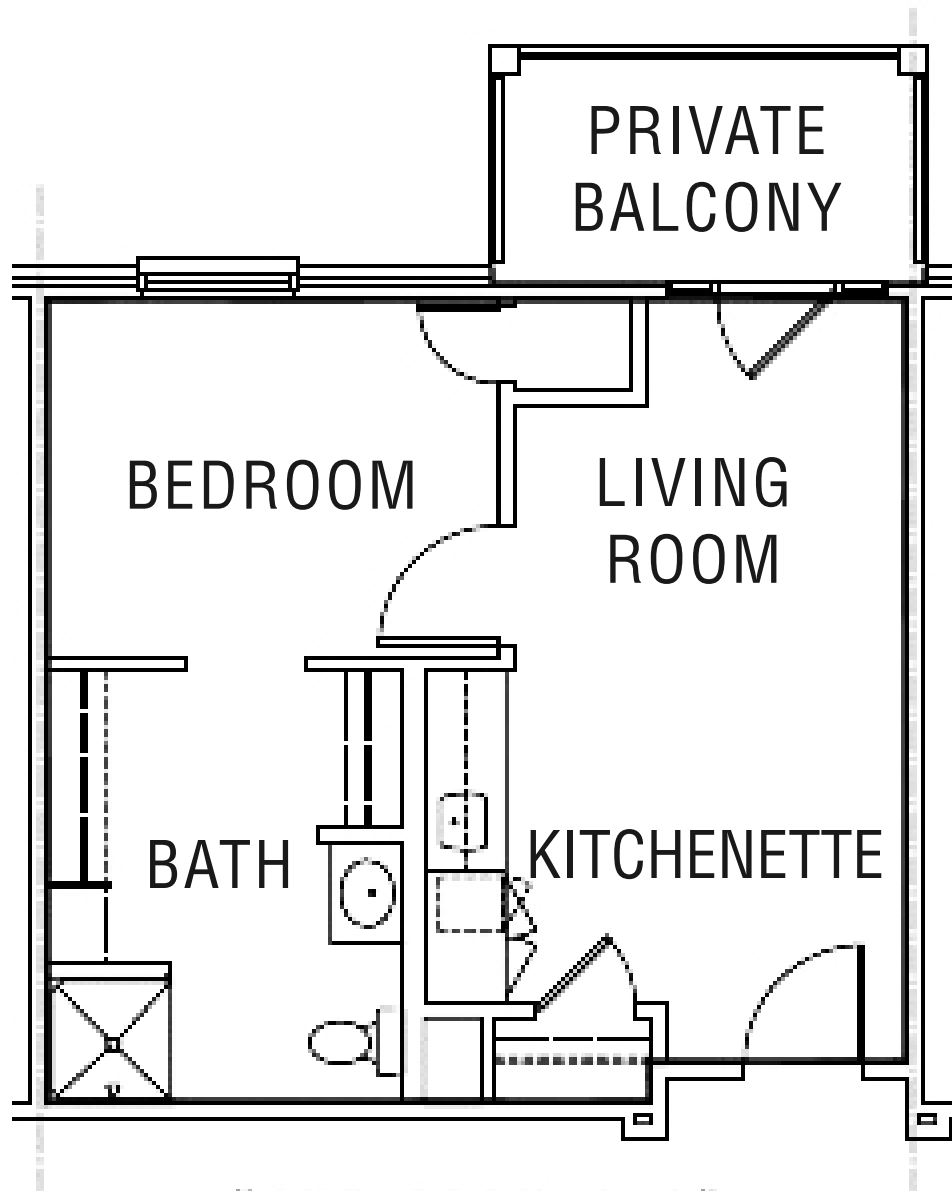

"DELUXE ONE BDRM D-1"

1 BEDROOM 24'-6"

(SINGLE ALCOVE)

505 SQ. FT. (67 SQ. FT. BALCONY)

HDD NET - 481 SF

"ONE BDRM C-1"
 1 BEDROOM 22'
 (SINGLE ALCOVE)
 453 SQ. FT. 135 SQ. FT. BALCONY)
 HUD MET - 450 SF

"STUDIO A-2"
STUDIO 15'
(DOUBLE ALCOVE)

305 SQ. FT.
HUD NET = 288 SF