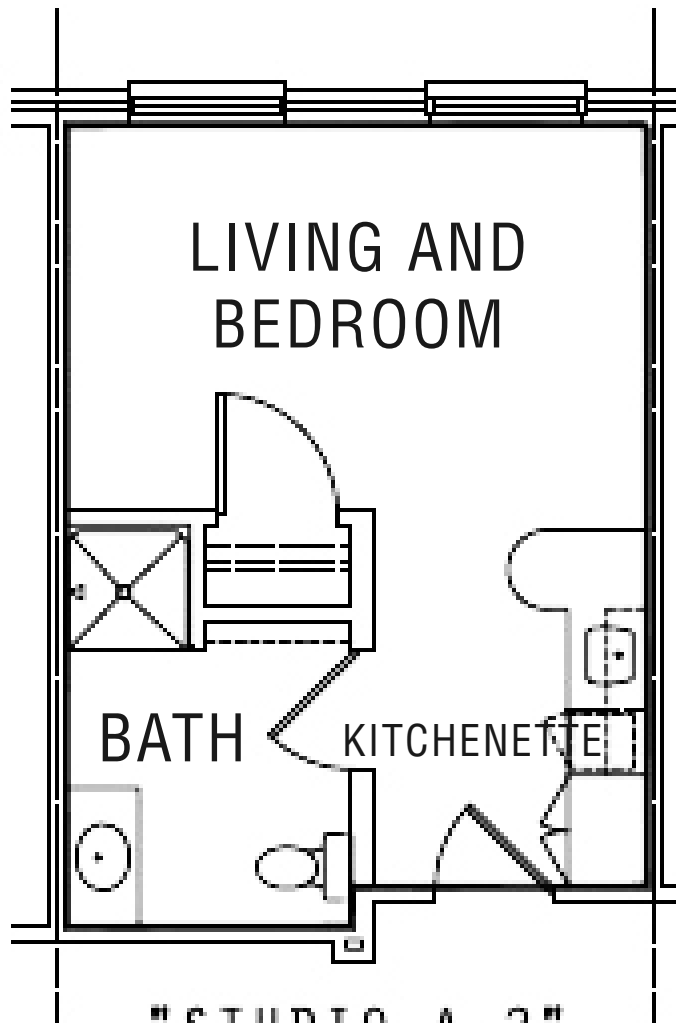

"DELUXE ONE BDRM D-1"

1 BEDROOM 24'-6"

(SINGLE ALCOVE)

505 SQ. FT. (67 SQ. FT. BALCONY)

HDD NET - 481 SF

"ONE BDRM C-1"
 1 BEDROOM 22'
 (SINGLE ALCOVE)
 453 SQ. FT. 135 SQ. FT. BALCONY)
 HUD MET - 450 SF

"STUDIO A-2"
STUDIO 15'
(DOUBLE ALCOVE)

305 SQ. FT.
HUD NET = 288 SF